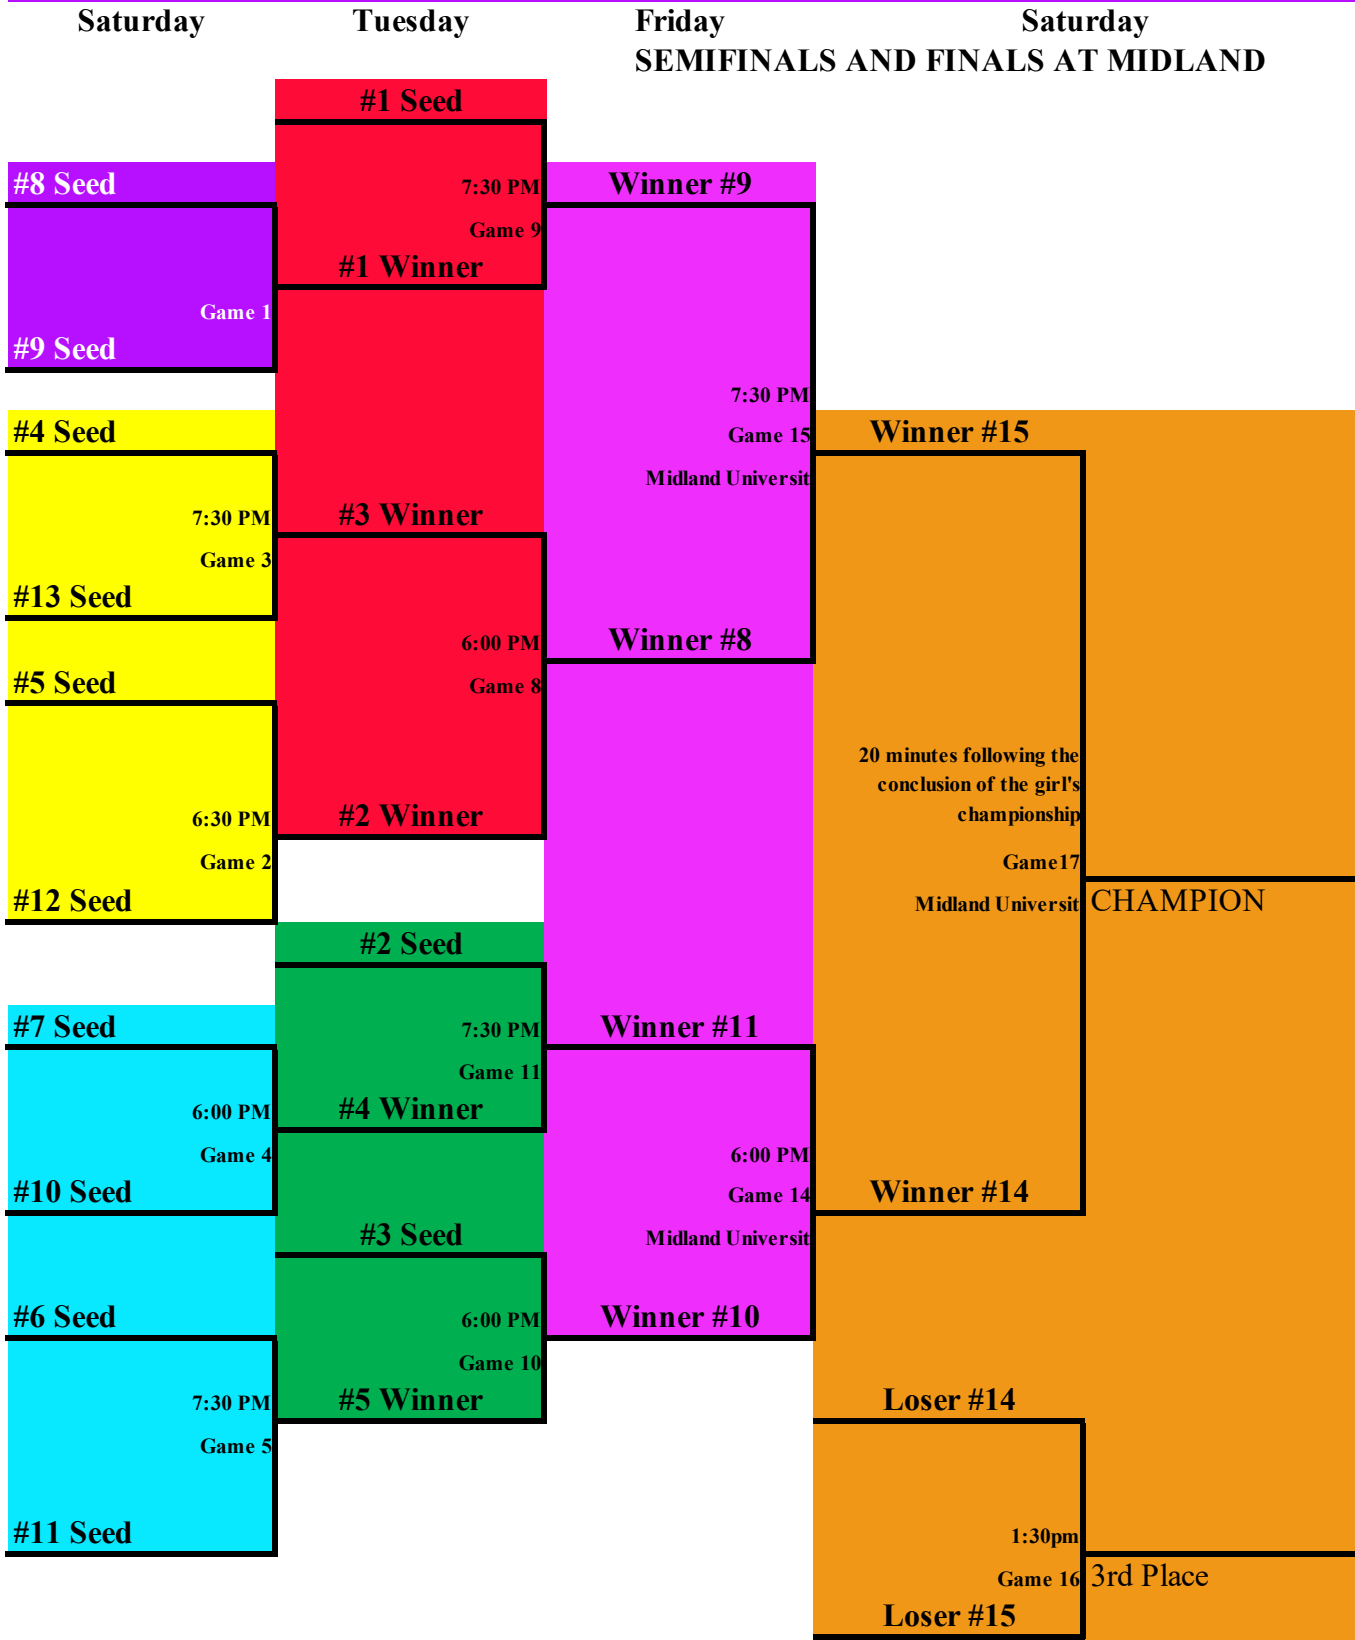

Highest Seed hosts each colored block. Loser brackets float so highest seed is 2nd game
Opening Round #8 vs #9 game will be on Friday. Game played at Boys site in even years and girls site in odd years. Girls game at 6:00 boys to follow

Friday Monday Thursday Saturday
SEMIFINALS AND FINALS AT MIDLAND

Lowest seed to lose on Friday does not play below
The highest 2 seeds that lost Friday will play each other in each of the 2 games

Highest Seed hosts each colored block. Loser brackets float so highest seed is 2nd game
Opening Round #8 vs #9 game will be on Friday. Game played at Boys site in even years and girls site in odd years. Girls game at 6:00 boys to follow

The highest 2 seeds that lost Friday will play each other in Friday/Saturday
Lowest seed to lose does not play below each of the 2 games