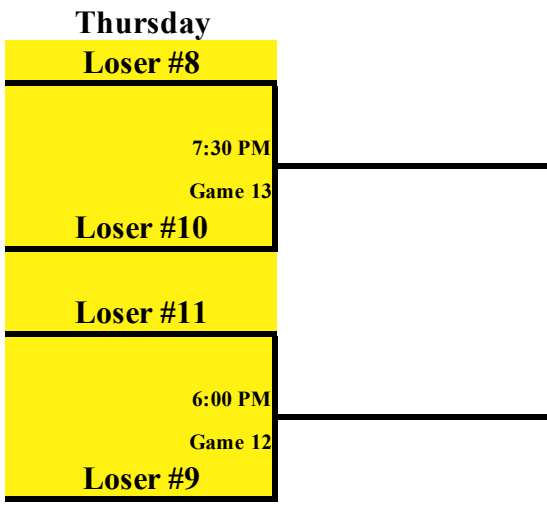

Highest Seed hosts each colored block. Loser brackets float so highest seed is 2nd game
Opening Round #8 vs #9 game will be on Friday. Game played at Boys site in even years and girls site in odd years. Girls game at 6:00 boys to follow

Friday Monday Thursday Saturday
SEMIFINALS AND FINALS AT MIDLAND

Lowest seed to lose on Friday does not play below
The highest 2 seeds that lost Friday will play each other in each of the 2 games

Highest Seed hosts each colored block. Loser brackets float so highest seed is 2nd game
Opening Round #8 vs #9 game will be on Friday. Game played at Boys site in even years and girls site in odd years. Girls game at 6:00 boys to follow

The highest 2 seeds that lost Friday will play each other in Friday/Saturday
Lowest seed to lose does not play below each of the 2 games