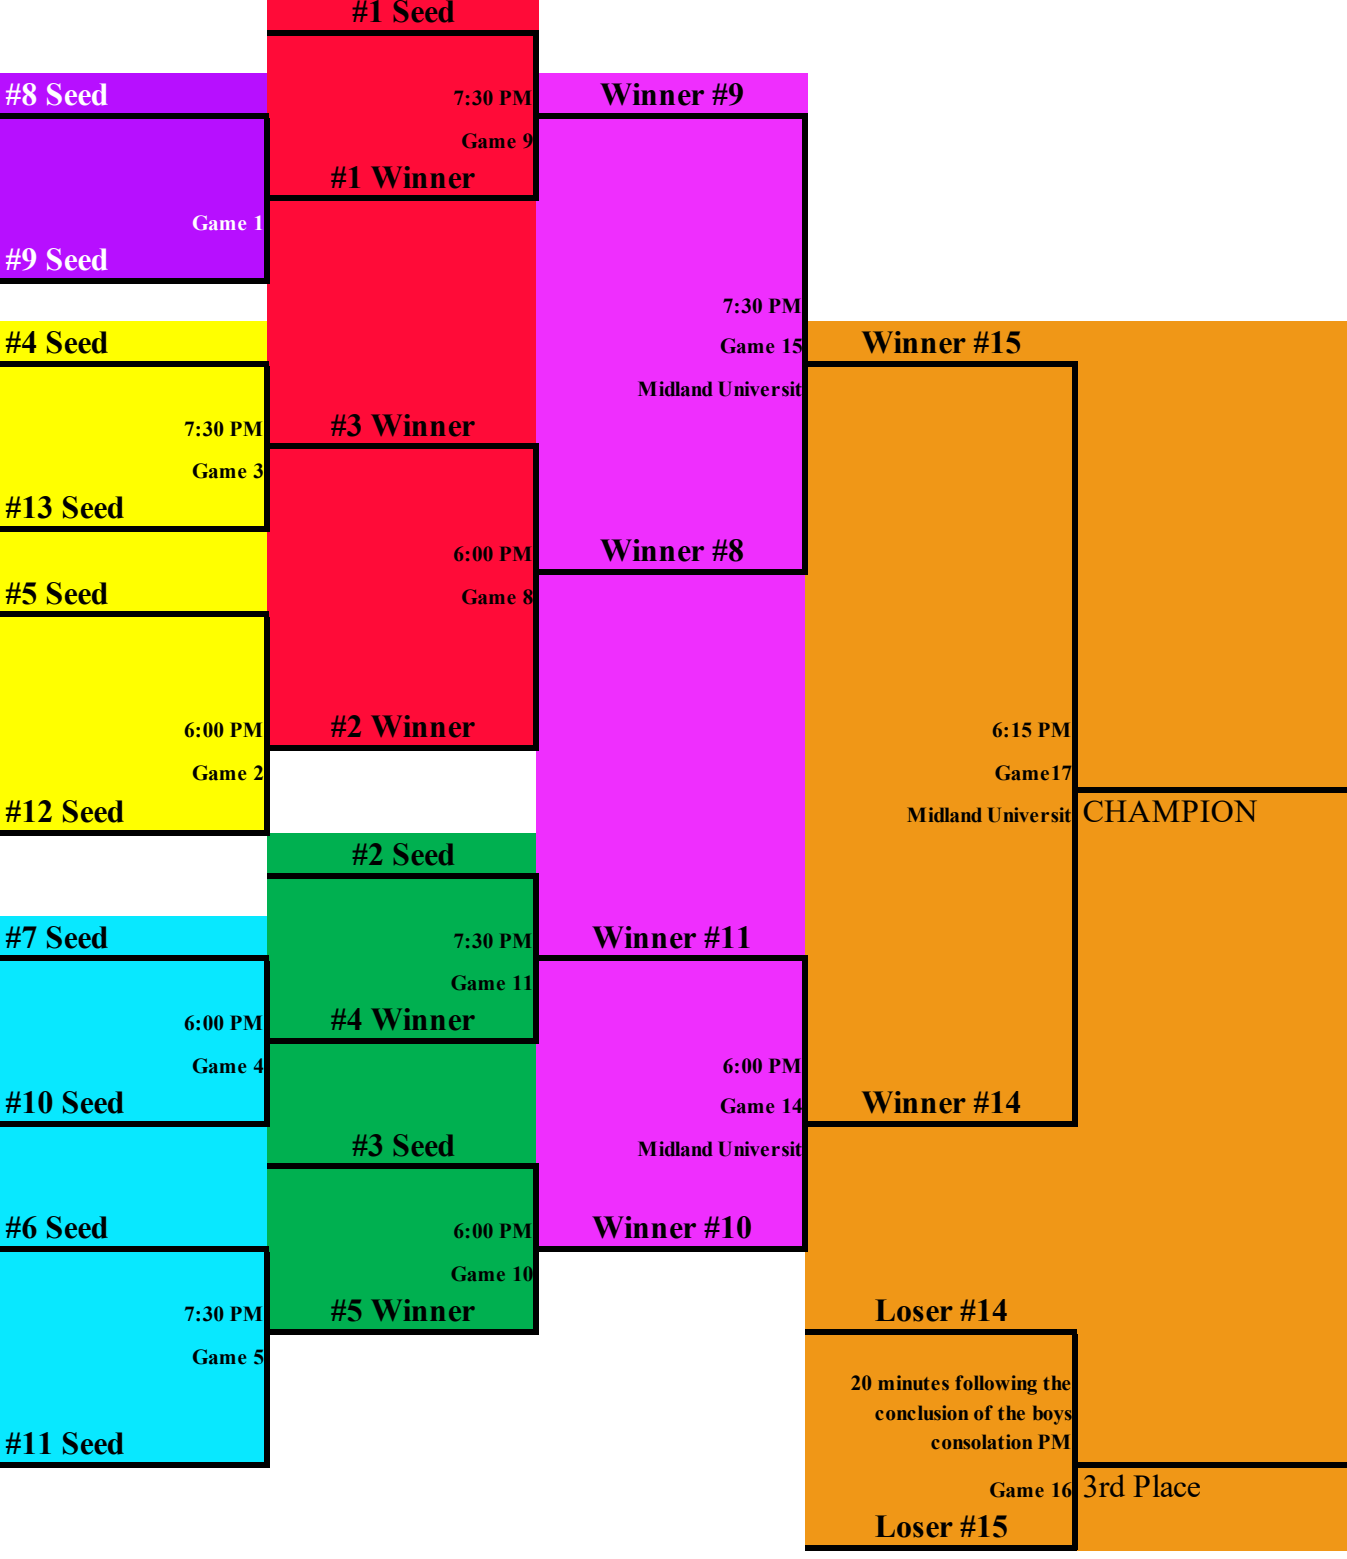

Highest Seed hosts each colored block. Loser brackets float so highest seed is 2nd game
Opening Round #8 vs #9 game will be on Friday. Game played at Boys site in even years and girls site in odd years. Girls game at 6:00 boys to follow

Friday Monday Thursday Saturday
SEMIFINALS AND FINALS AT MIDLAND

Lowest seed to lose on Friday does not play below
The highest 2 seeds that lost Friday will play each other in each of the 2 games

Highest Seed hosts each colored block. Loser brackets float so highest seed is 2nd game
Opening Round #8 vs #9 game will be on Friday. Game played at Boys site in even years and girls site in odd years. Girls game at 6:00 boys to follow

The highest 2 seeds that lost Friday will play each other in Friday/Saturday
Lowest seed to lose does not play below each of the 2 games